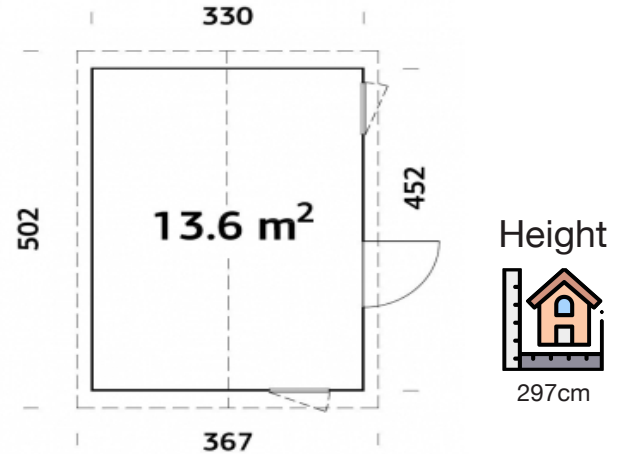

330 x 452cm

18+70mm

35.2m³

13.6m²

77 x 191cm

57 x 85 (2)cm

19mm

19mm

N/A

FULL SPECIFICATION

CABIN SIZE:	330 x 452cm x 297cm	Wood Type:	Nordic Spruce
WALL THICKNESS:	18+70mm	Chalet Cut:	N/A
VOLUME:	35.2m ³	Window Type:	Double Glass
AREA:	13.6m ²	Window / Door Feature:	Rubber Seals & Silicone
DOOR OPENING:	77 x 191cm	Braces:	N/A
WINDOW OPENING:	57 x 85 (2)cm	Roof Boards With:	Boards With Tongue & Groove
FLOORS BOARDS:	19mm	Guarantee:	5 Years
ROOF BOARDS:	19mm	Treated Foundation Joists:	Yes
ROOF OVERHANG:	N/A	IDEAL FOR:	Nordic Cabin
UNDER PLANNING:	No		